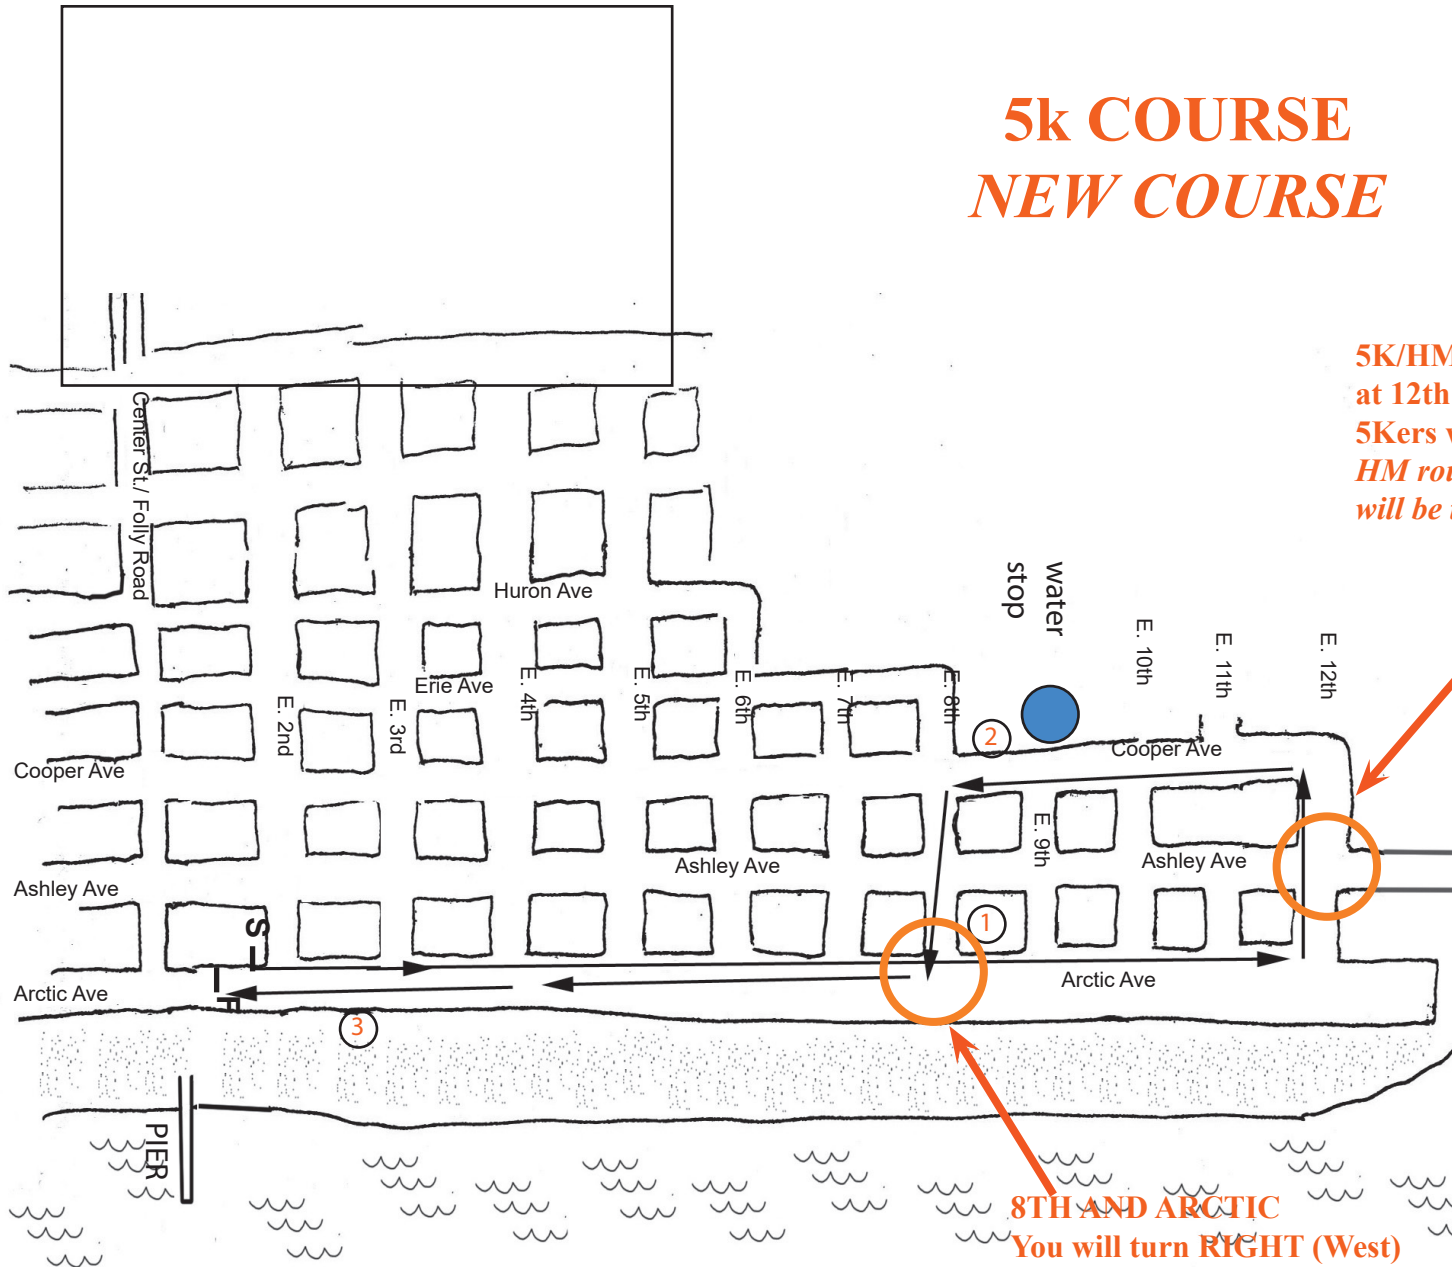

# 5k COURSE NEW COURSE

**5K/HM SPLIT!**  
at 12th and Ashley  
5Kers will GO STRAIGHT ACROSS ASHLEY  
HM route (not on this map)  
will be turning right (East) on Ashley

**8TH AND ARCTIC**  
You will turn RIGHT (West)  
to go to Finish.

North  
Map not to scale