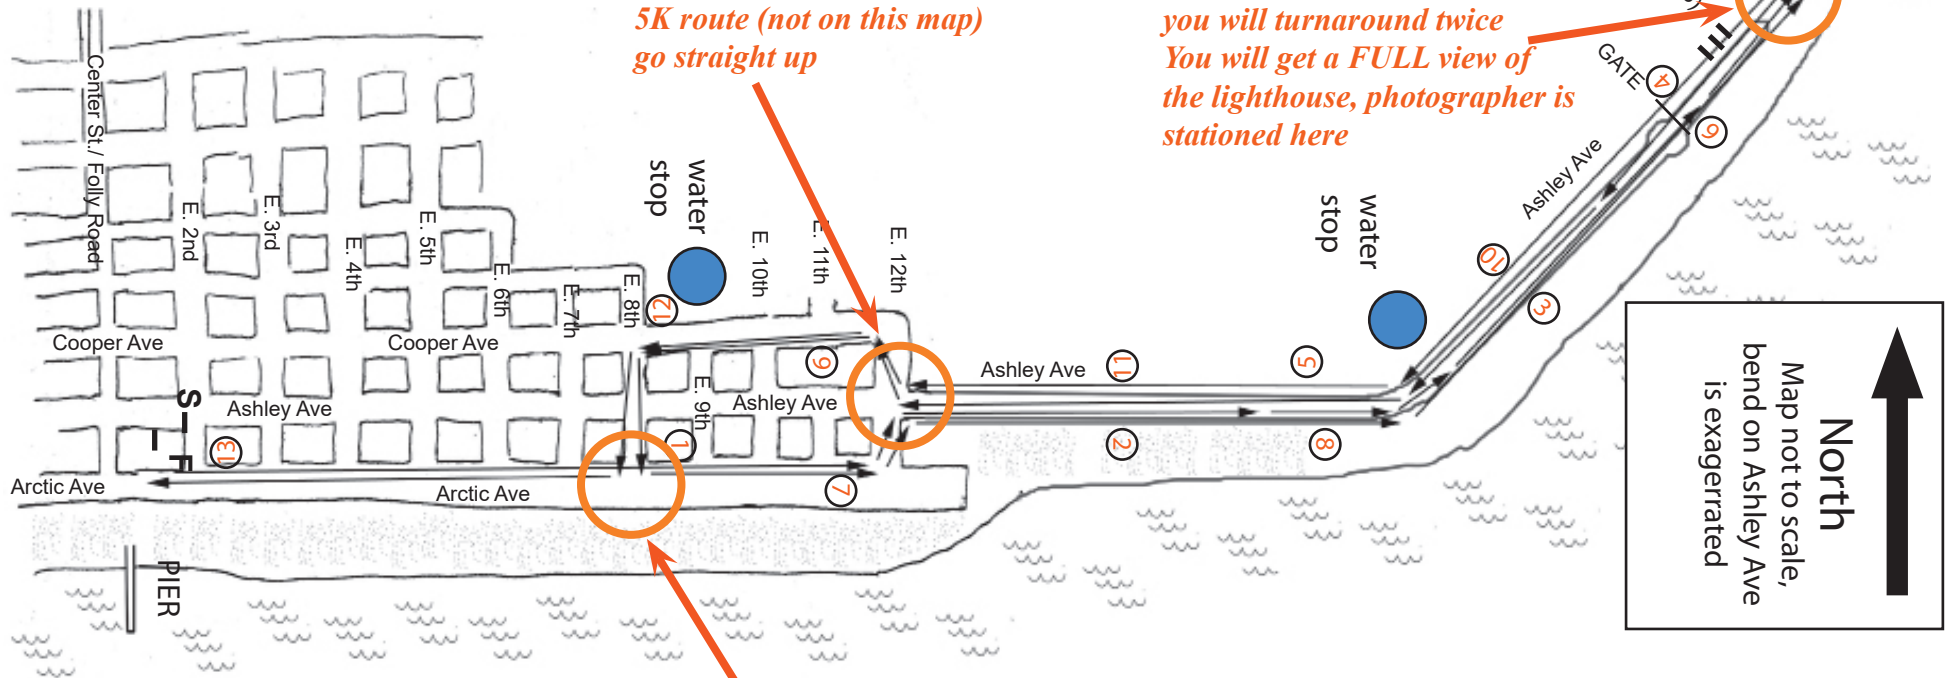

Save the Light Half-Marathon
Folly Beach, South Carolina

HALF-MARATHON COURSE

NEW 2-LOOP COURSE

Folly Beach, SC

5K/HM SPLIT!
at 12th and Ashley HMers will
TURN RIGHT
*5K route (not on this map)
go straight up*

TURNAROUND
Turnaround is now on the
sandy path that goes about 100
meters beyond the paved road.
you will turnaround twice
*You will get a FULL view of
the lighthouse, photographer is
stationed here*

2nd LOOP start!
at 8th and Arctic you will turn
left (East) for 2nd Loop. Later,
you will turn **RIGHT** to finish.

North
Map not to scale,
bend on Ashley Ave
is exaggerated

Lighthouse